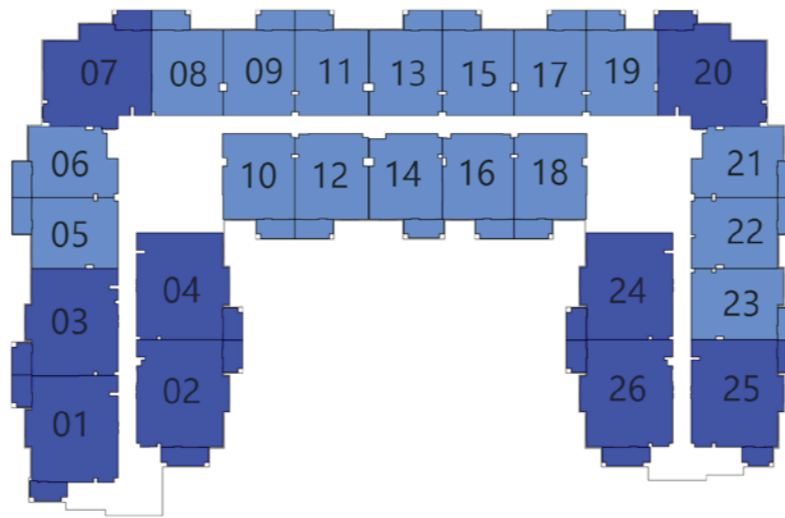

Eleganz

BY **DANUBE**

1 Bedroom Apartment Floor Plans

Eleganz 5

FLOOR: GROUND

1 BEDROOM TYPE - I

AREA (Sq.Ft)

Apartment
779 to 806

Balcony
422 to 480

Total
1,200 to 1,286

FEATURES :
 Maid Room

Eleganz 5

FLOOR: 4

1 BEDROOM TYPE - L

AREA (Sq.Ft)

Apartment
545
Balcony
391
Total
937

Eleganz 5

FLOOR: 2

1 BEDROOM TYPE - M

AREA (Sq.Ft)

Apartment
802

Balcony
78

Total
881

FEATURES :

Maid Room

Eleganz 5

GROUND FLOOR

2ND FLOOR

4TH FLOOR

1ST FLOOR

3RD FLOOR

-  STUDIO
-  1 BEDROOM
-  2 BEDROOM
-  2 BEDROOM DUPLEX