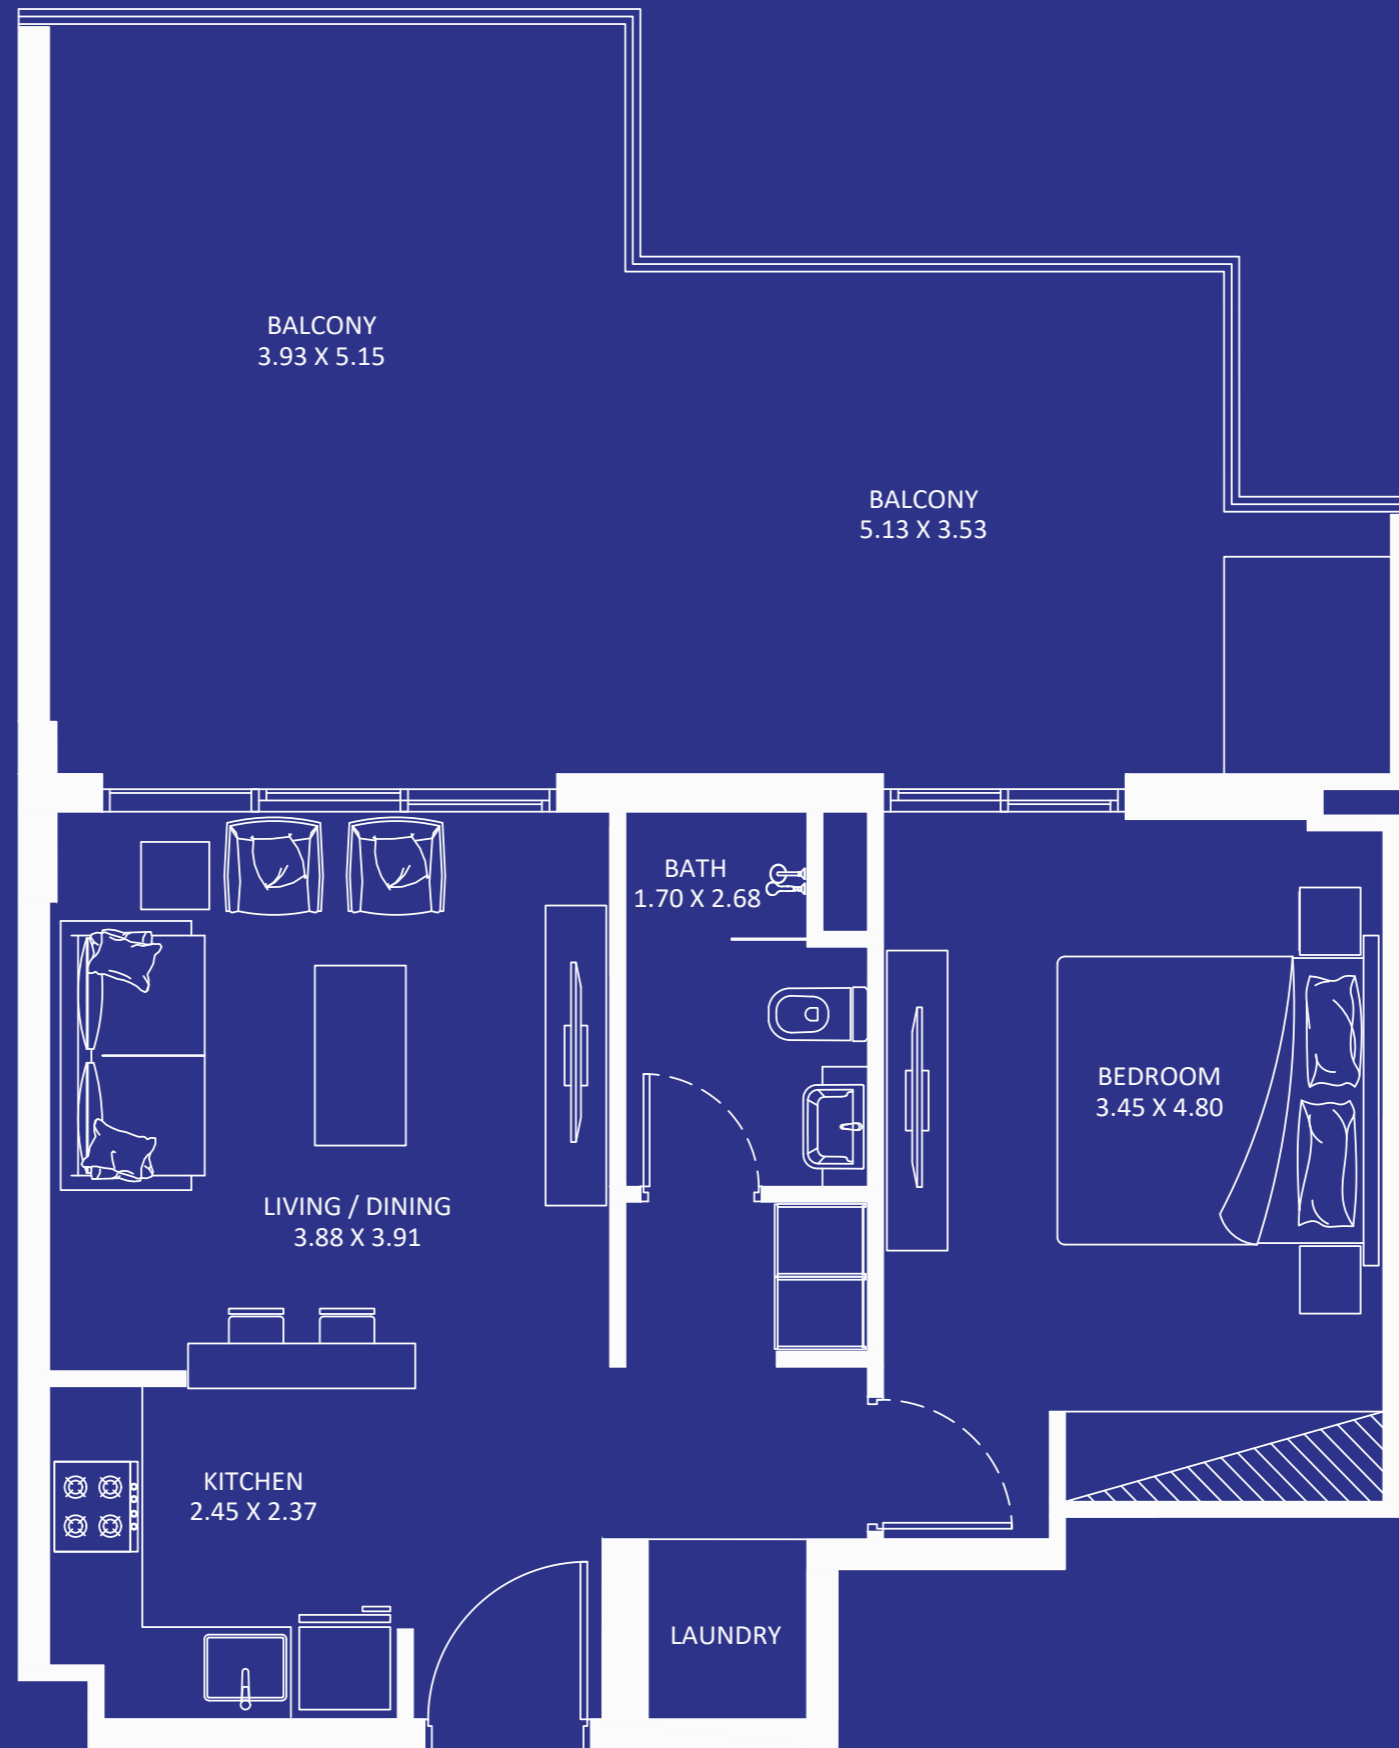

Eleganz

BY **DANUBE**

1 Bedroom Apartment Floor Plans

Eleganz 5

FLOOR: GROUND

1 BEDROOM TYPE - I

AREA (Sq.Ft)

Apartment
779 to 806

Balcony
422 to 480

Total
1,200 to 1,286

FEATURES :
 Maid Room

Eleganz 5

FLOOR: 4

1 BEDROOM TYPE - L

AREA (Sq.Ft)

Apartment
545
Balcony
391
Total
937

Eleganz 5

FLOOR: 2

1 BEDROOM TYPE - M

AREA (Sq.Ft)

Apartment
802

Balcony
78

Total
881

FEATURES :

Maid Room

Eleganz 5

GROUND FLOOR

2ND FLOOR

4TH FLOOR

1ST FLOOR

3RD FLOOR

-  STUDIO
-  1 BEDROOM
-  2 BEDROOM
-  2 BEDROOM DUPLEX