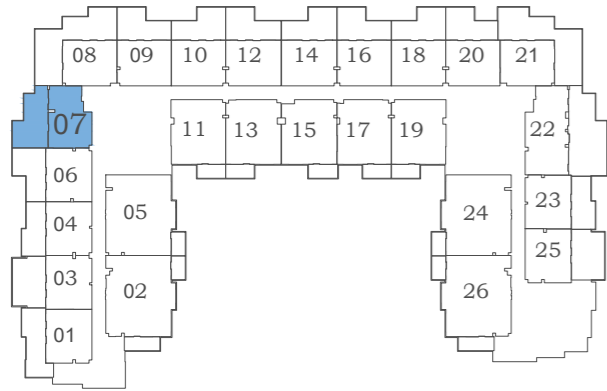

Eleganz

BY **DANUBE**

1 Bedroom Apartment Floor Plans

Eleganz 5

FLOOR: GROUND

1 BEDROOM TYPE - I

AREA (Sq.Ft)

Apartment
779 to 806

Balcony
422 to 480

Total
1,200 to 1,286

FEATURES :
 Maid Room

Eleganz 5

FLOOR: 4

1 BEDROOM TYPE - L

AREA (Sq.Ft)

Apartment
545
Balcony
391
Total
937

Eleganz 5

FLOOR: 2

1 BEDROOM TYPE - M

AREA (Sq.Ft)

Apartment
802

Balcony
78

Total
881

FEATURES :

Maid Room

Eleganz 5

GROUND FLOOR

2ND FLOOR

4TH FLOOR

1ST FLOOR

3RD FLOOR

-  STUDIO
-  1 BEDROOM
-  2 BEDROOM
-  2 BEDROOM DUPLEX