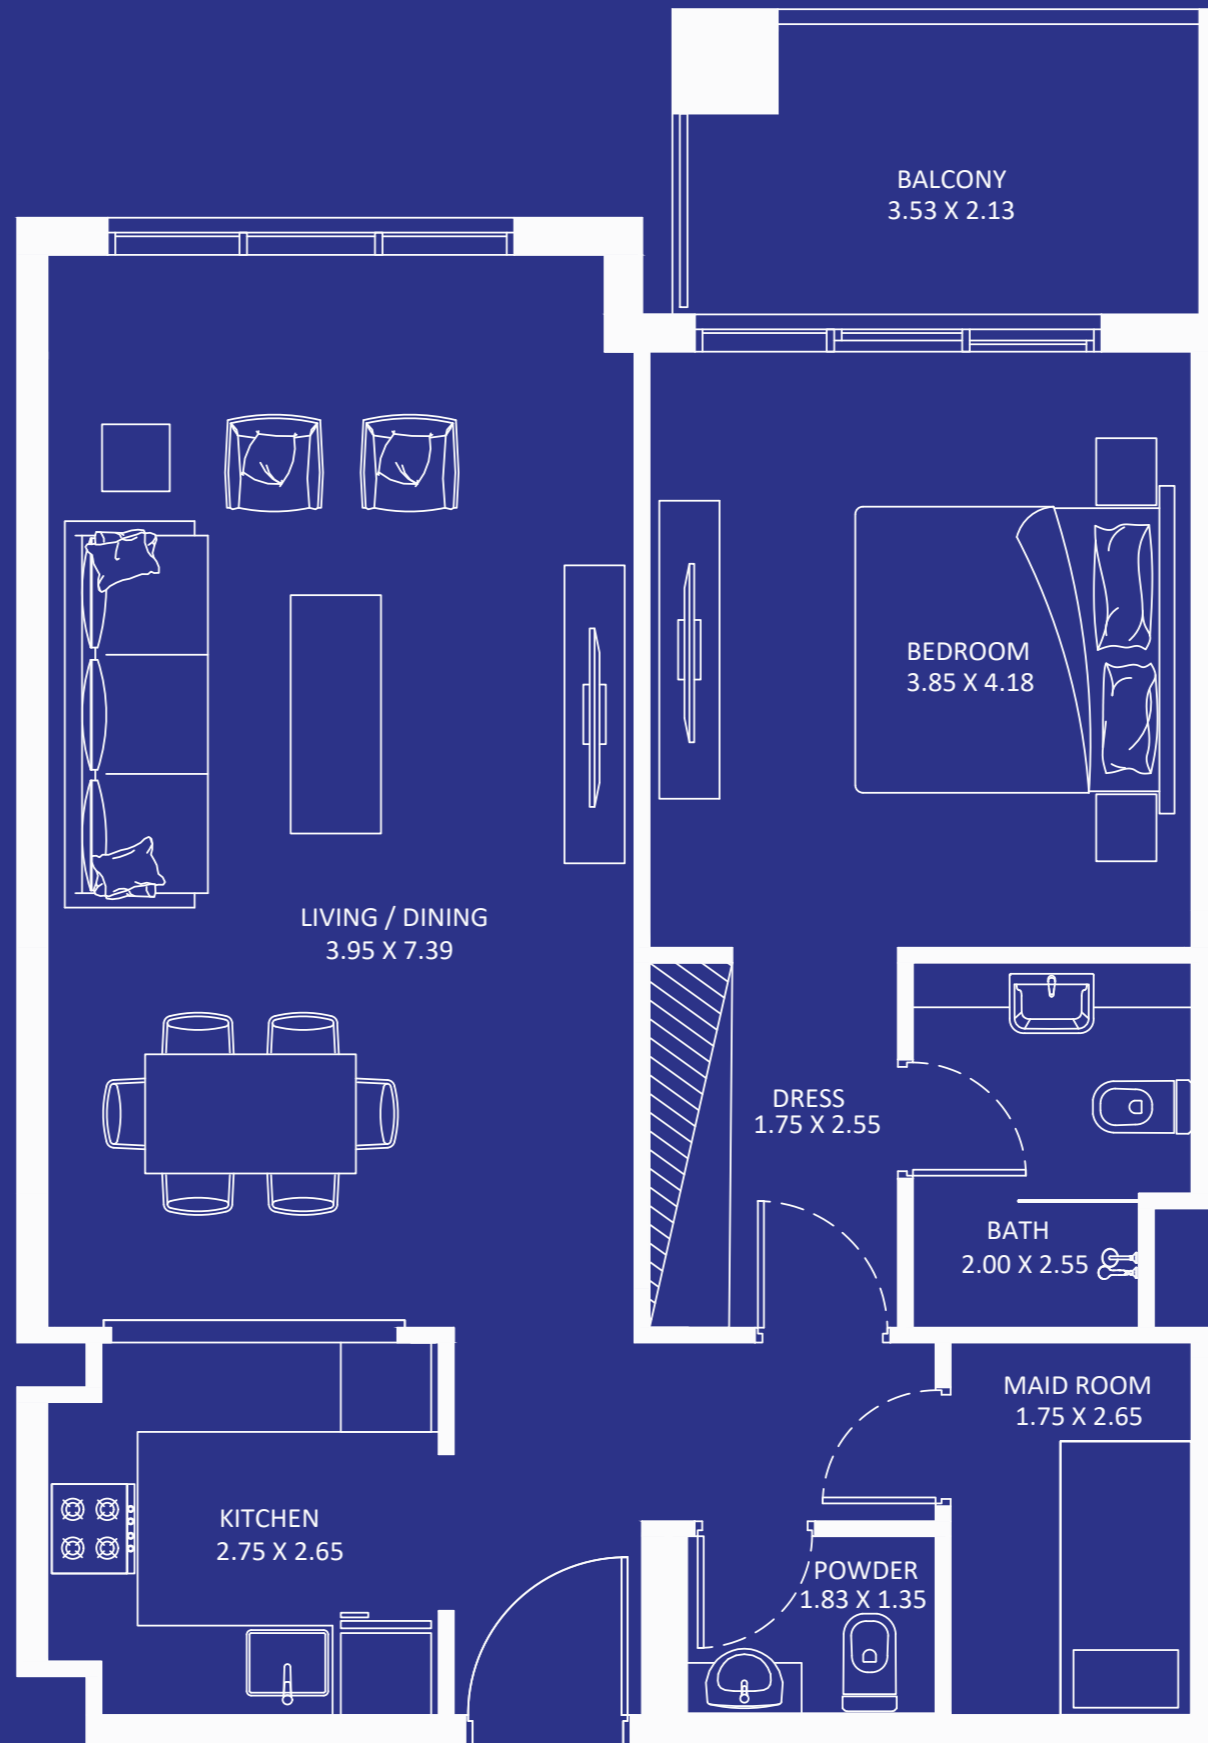

Eleganz

BY **DANUBE**

1 Bedroom Apartment Floor Plans

Eleganz 5

FLOOR: GROUND

1 BEDROOM TYPE - I

AREA (Sq.Ft)

Apartment
779 to 806

Balcony
422 to 480

Total
1,200 to 1,286

FEATURES :
 Maid Room

Eleganz 5

FLOOR: 4

1 BEDROOM TYPE - L

AREA (Sq.Ft)

Apartment
545
Balcony
391
Total
937

Eleganz 5

FLOOR: 2

1 BEDROOM TYPE - M

AREA (Sq.Ft)

Apartment
802

Balcony
78

Total
881

FEATURES :

Maid Room

Eleganz 5

GROUND FLOOR

2ND FLOOR

4TH FLOOR

1ST FLOOR

3RD FLOOR

-  STUDIO
-  1 BEDROOM
-  2 BEDROOM
-  2 BEDROOM DUPLEX