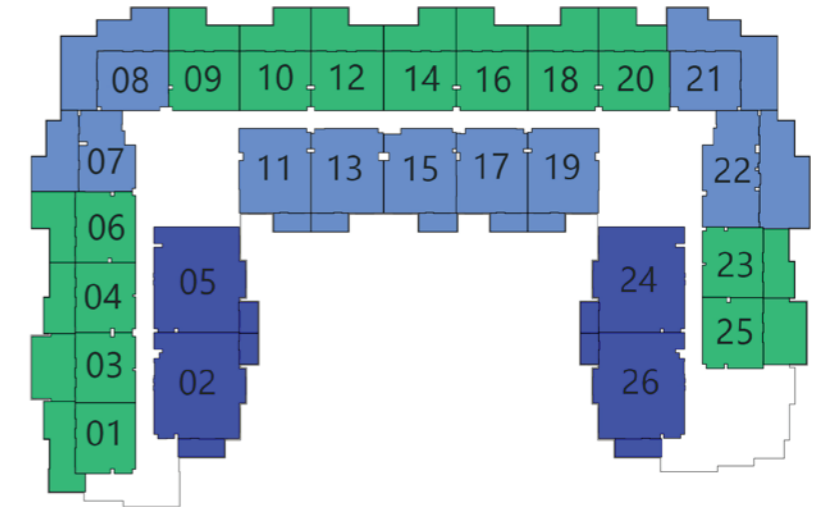

Eleganz 5

FLOOR: 2

1 BEDROOM TYPE - M

AREA (Sq.Ft)

Apartment
802

Balcony
78

Total
881

FEATURES :

Maid Room

Eleganz 5

GROUND FLOOR

2ND FLOOR

4TH FLOOR

1ST FLOOR

3RD FLOOR

-  STUDIO
-  1 BEDROOM
-  2 BEDROOM
-  2 BEDROOM DUPLEX