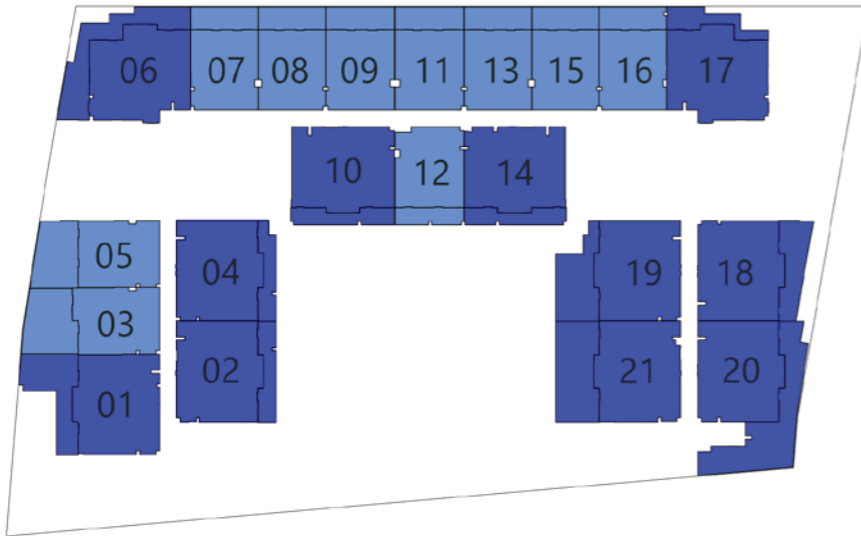

Eleganz

BY **DANUBE**

1 Bedroom Apartment Floor Plans

Eleganz 5

FLOOR: GROUND

1 BEDROOM TYPE - I

AREA (Sq.Ft)

Apartment
779 to 806

Balcony
422 to 480

Total
1,200 to 1,286

FEATURES :
 Maid Room

Eleganz 5

FLOOR: 4

1 BEDROOM TYPE - L

AREA (Sq.Ft)

Apartment
545
Balcony
391
Total
937

Eleganz 5

FLOOR: 2

1 BEDROOM TYPE - M

AREA (Sq.Ft)

Apartment
802

Balcony
78

Total
881

FEATURES :

Maid Room

Eleganz 5

GROUND FLOOR

2ND FLOOR

4TH FLOOR

1ST FLOOR

3RD FLOOR

-  STUDIO
-  1 BEDROOM
-  2 BEDROOM
-  2 BEDROOM DUPLEX