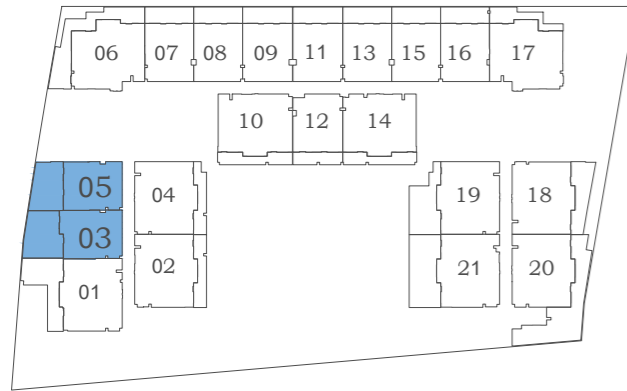

Eleganz

BY **DANUBE**

1 Bedroom Apartment Floor Plans

Eleganz 5

FLOOR: GROUND

1 BEDROOM TYPE - I

AREA (Sq.Ft)

Apartment
779 to 806

Balcony
422 to 480

Total
1,200 to 1,286

FEATURES :
 Maid Room

Eleganz 5

FLOOR: 4

1 BEDROOM TYPE - L

AREA (Sq.Ft)

Apartment
545
Balcony
391
Total
937

Eleganz 5

FLOOR: 2

1 BEDROOM TYPE - M

AREA (Sq.Ft)

Apartment
802

Balcony
78

Total
881

FEATURES :

Maid Room

Eleganz 5

GROUND FLOOR

2ND FLOOR

4TH FLOOR

1ST FLOOR

3RD FLOOR

-  STUDIO
-  1 BEDROOM
-  2 BEDROOM
-  2 BEDROOM DUPLEX