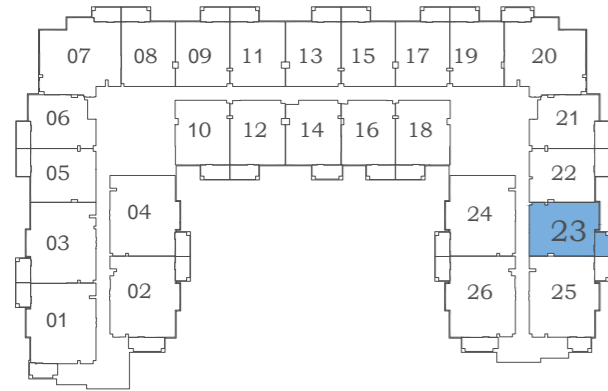

Eleganz

BY **DANUBE**

1 Bedroom Apartment Floor Plans

Eleganz 5

FLOOR: GROUND

1 BEDROOM TYPE - I

AREA (Sq.Ft)

Apartment
779 to 806

Balcony
422 to 480

Total
1,200 to 1,286

FEATURES :
 Maid Room

Eleganz 5

FLOOR: 4

1 BEDROOM TYPE - L

AREA (Sq.Ft)

Apartment
545
Balcony
391
Total
937

Eleganz 5

FLOOR: 2

1 BEDROOM TYPE - M

AREA (Sq.Ft)

Apartment
802

Balcony
78

Total
881

FEATURES :

Maid Room

Eleganz 5

GROUND FLOOR

2ND FLOOR

4TH FLOOR

1ST FLOOR

3RD FLOOR

-  STUDIO
-  1 BEDROOM
-  2 BEDROOM
-  2 BEDROOM DUPLEX